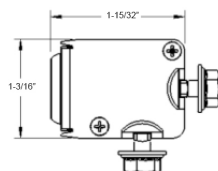

DLQS-76

- Ideal for front push bumpers, rear SUV or pickup truck windows, headache rack, and running board lights
- Dimensions:
 - (DLQS3-6) 19 1/4" L x 1 15/32" W x 1 3/16" H
 - (DLQS3-8) 25 1/2" L x 1 15/32" W x 1 3/16" H
 - (DLQS-4) 20 1/2" L x 1 15/32" W x 1 3/16" H
 - (DLQS-6) 30 39/64" L x 1 15/32" W x 1 3/16" H
 - (DLQS-8) 40 39/64" L x 1 15/32" W x 1 3/16" H
 - (DLQS-47) 47" L x 1 15/32" W x 1 3/16" H
 - (DLQS-56) 56" L x 1 15/32" W x 1 3/16" H
 - (DLQS-76) 76" L x 1 15/32" W x 1 3/16" H
- Voltage: 10-16V DC
- Amp draw: 2 amps average (4 head) and (DLQS3 versions) 3 amps average (6 head) 4 amps average (8 head)
- Color combinations:
- Approvals: SAE Class 1 (A,B,C,R DLITS only)

SB44-5

Model Numbers/Descriptions:

DLQS3-6-**-3	19" Six LED heads, with traffic director function and 3' cable
DLQS3-6	19" Six LED heads, with traffic director function and 25' cable
DLQS3-8-**-3	25" Eight LED heads, with traffic director function and 3' cable
DLQS3-8	25" Eight LED heads, with traffic director function and 25' cable
DLQS-4	20.5" Four LED heads and 25' cable
DLQS-6	30.6" Six LED heads, with traffic director function and 25' cable
DLQS-6-AA-TD	30.6" Six LED heads, with traffic director function, SB44-5 and 25' cable
DLQS-8	40.6" Eight LED heads, with traffic director function and 25' cable
DLQS-8-AA-TD	40.6" Eight LED heads, with traffic director function, SB44-5 and 25' cable
DLQS-47	47" Eight LED heads, with traffic director function and 25' cable
DLQS-56	56" Six LED heads, with traffic director function and 25' cable
DLQS-76	76" Eight LED heads, with traffic director function and 25' cable